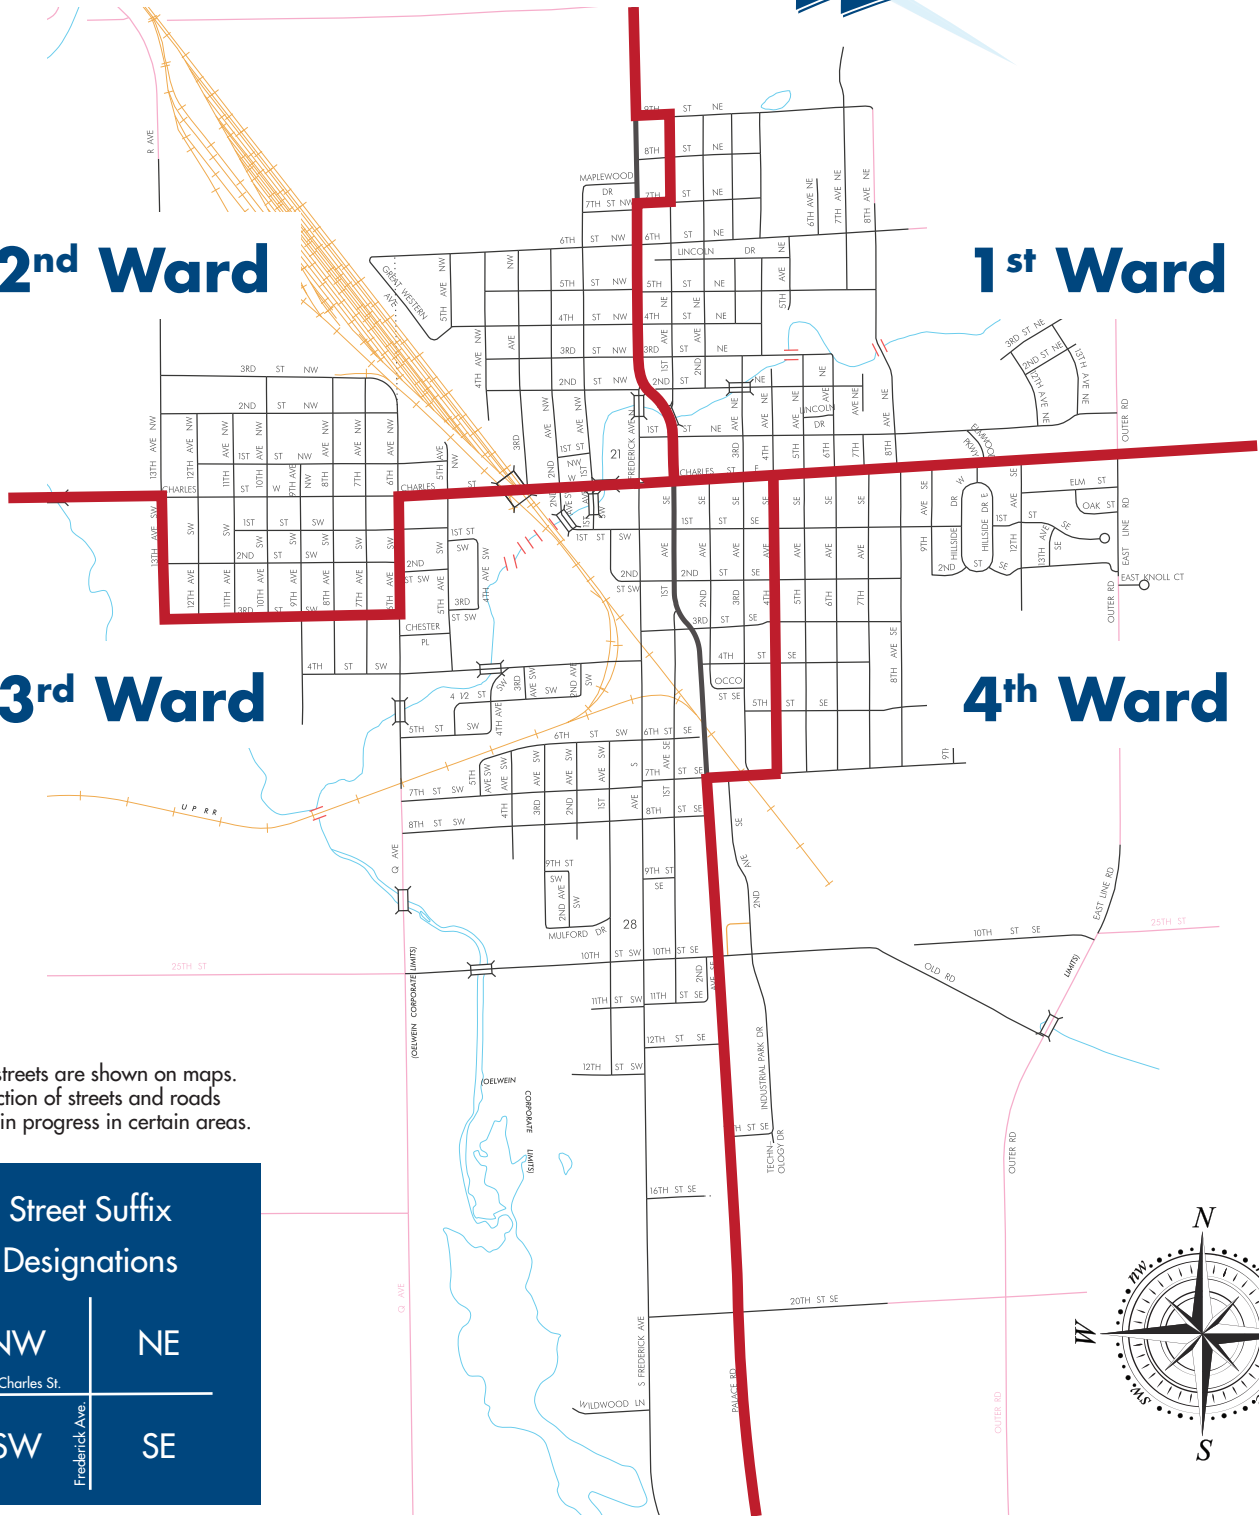

# OELWEIN WARD BOUNDARIES

## EFFECTIVE FEBRUARY, 2022

**2<sup>nd</sup> Ward**

**1<sup>st</sup> Ward**

**3<sup>rd</sup> Ward**

**4<sup>th</sup> Ward**

Note:  
Not all streets are shown on maps.  
Construction of streets and roads  
may be in progress in certain areas.

| Street Suffix Designations |    |
|----------------------------|----|
| NW<br>Charles St.          | NE |
| SW<br>Frederick Ave.       | SE |